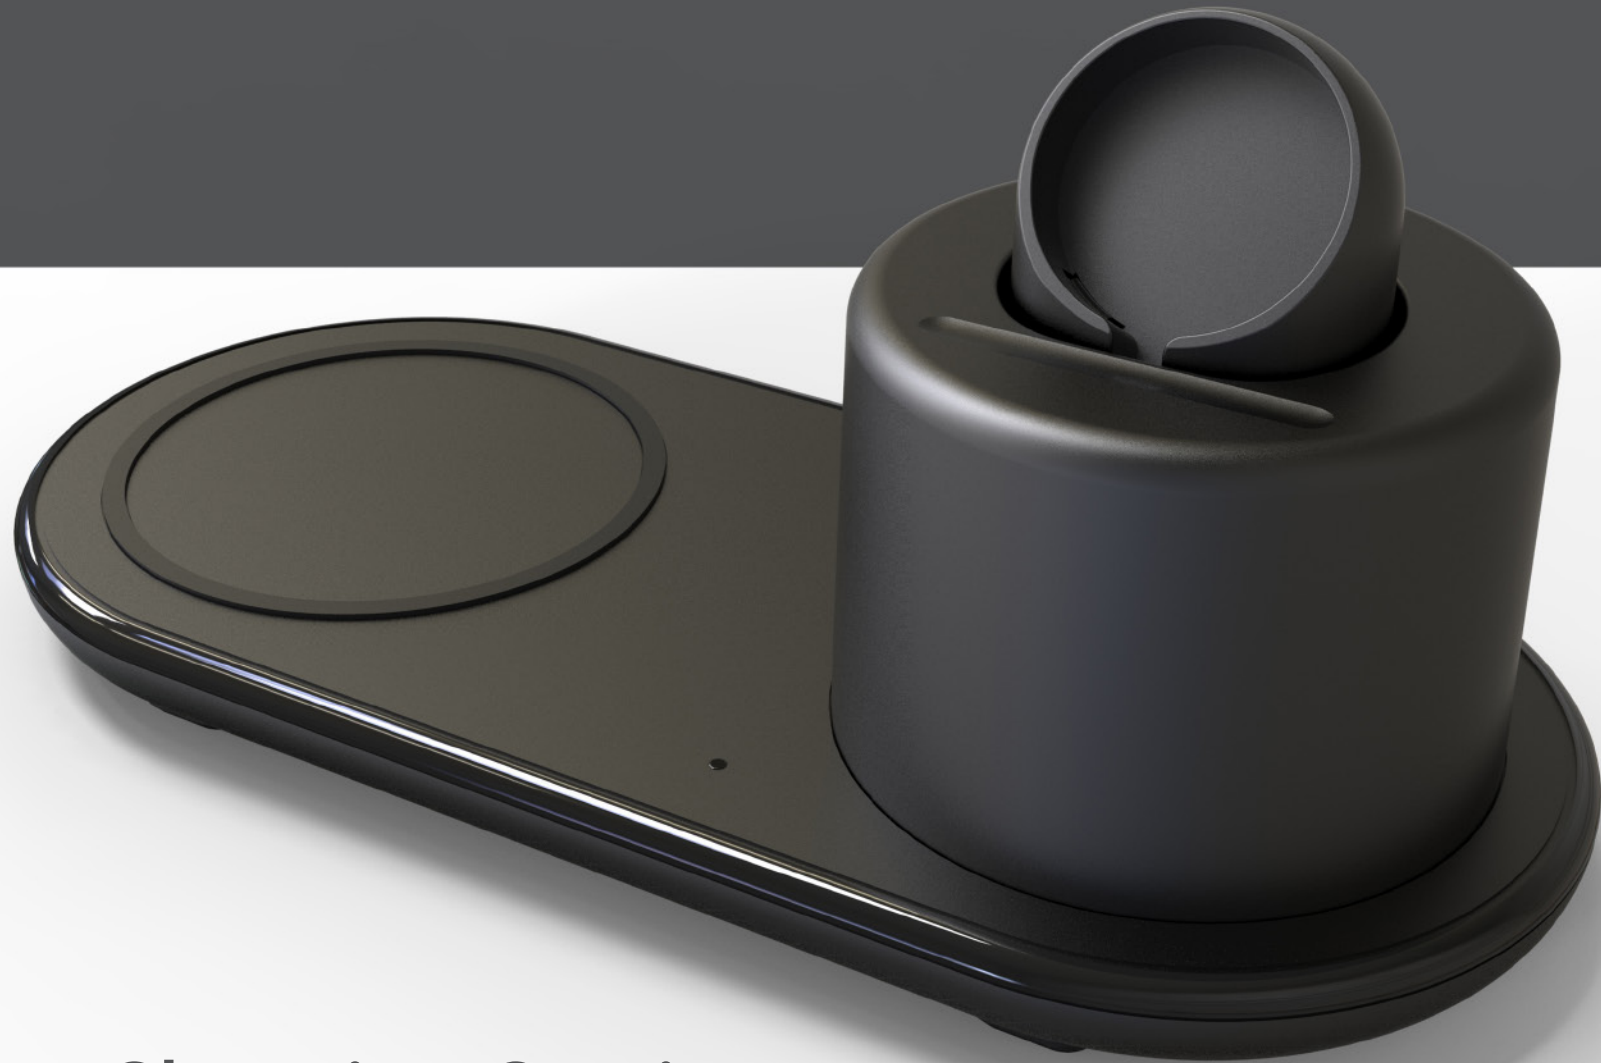

WP009

3 in 1
Wireless Charging Station
for Apple Watch Charger stand Dock

- » Built-in Qi-certified Wireless Charging for 5W (standard charging) /7.5W/10W (fast charging).
- » Charging station for Apple Watch Charger Stand Dock for iWatch Series.
- » Built-in 5V/1A USB Charging port.
- » 1m USB Type C Cable is included.
- » 9V/3A using QC 2.0/3.0 or PD adaptor is recommended (not included).
- » Product size : 180 x 84 x 85mm