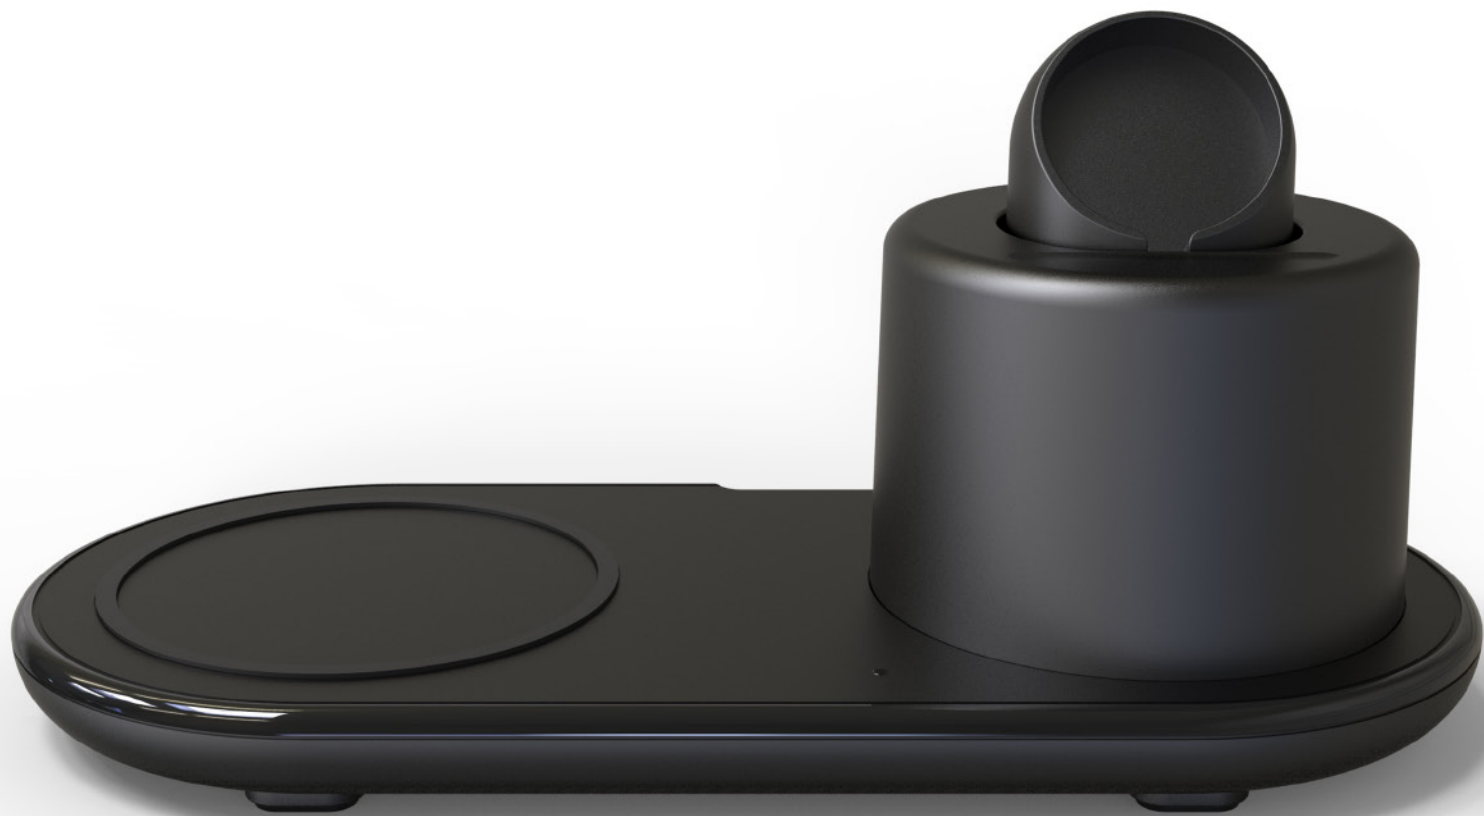

WP009

3 in 1
Wireless Charging Station
for Apple Watch Charger stand Dock

- » Built-in Qi-certified Wireless Charging for 5W (standard charging) /7.5W/10W (fast charging).
- » Charging station for Apple Watch Charger Stand Dock for iWatch Series.
- » Built-in 5V/1A USB Charging port.
- » 1m USB Type C Cable is included.
- » 9V/3A using QC 2.0/3.0 or PD adaptor is recommended (not included).
- » Product size : 180 x 84 x 85mm