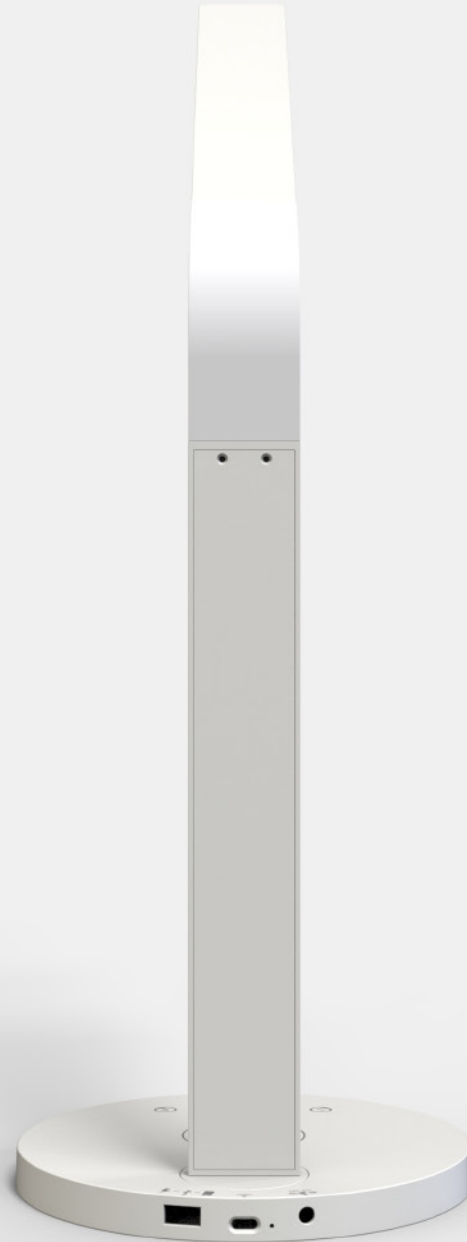

LED Desk Lamp with Fast Wireless Charger

WP001

360°

270°

336mm

180mm

180mm

- » Shines a flicker-free light without harming your eyes; ideal for reading, working or studying.
- » Folding Design.
- » 5 Touch keys.
- » 5 levels of brightness.
- » 3 color temperature for different environments.
- » Built-in Qi-certified Wireless Charging for 5W (standard charging)/7.5W/10W (fast charging).
- » Built-in 5V/1A USB Charging port on the base.
- » AC-DC Adaptor : DC 12V/2.5A
- » Product size : ø180 x 336mm