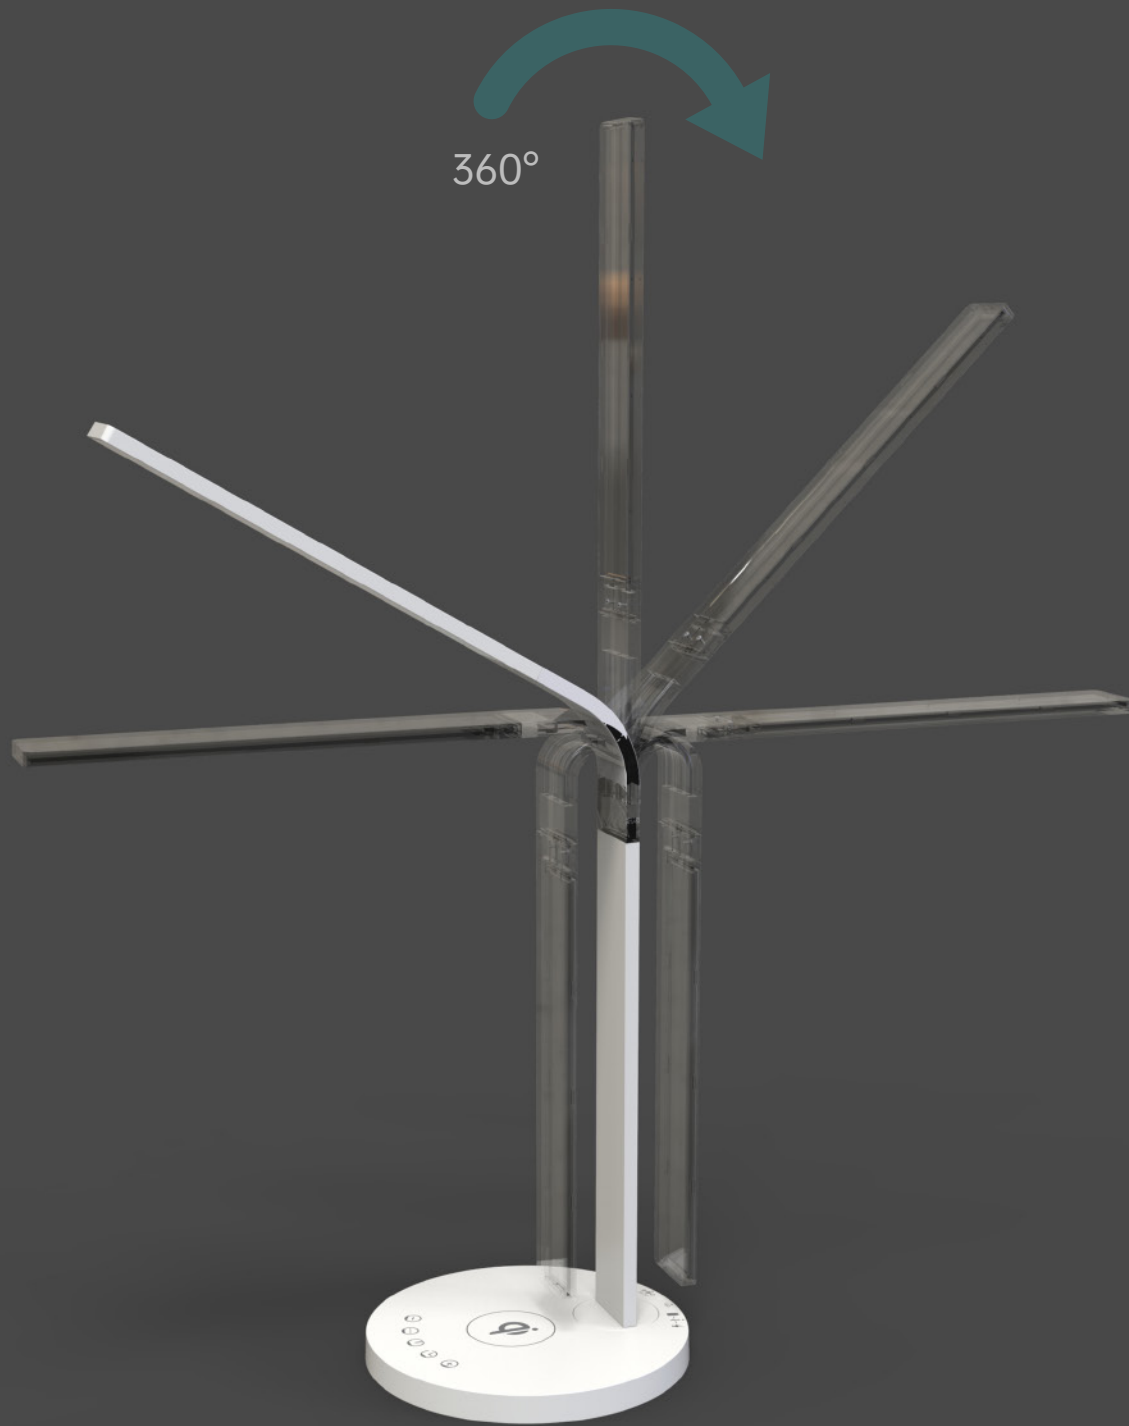

LED Desk Lamp with Fast Wireless Charger

WP001

360°

270°

336mm

180mm

180mm

- » Shines a flicker-free light without harming your eyes; ideal for reading, working or studying.
- » Folding Design.
- » 5 Touch keys.
- » 5 levels of brightness.
- » 3 color temperature for different environments.
- » Built-in Qi-certified Wireless Charging for 5W (standard charging)/7.5W/10W (fast charging).
- » Built-in 5V/1A USB Charging port on the base.
- » AC-DC Adaptor : DC 12V/2.5A
- » Product size : ø180 x 336mm