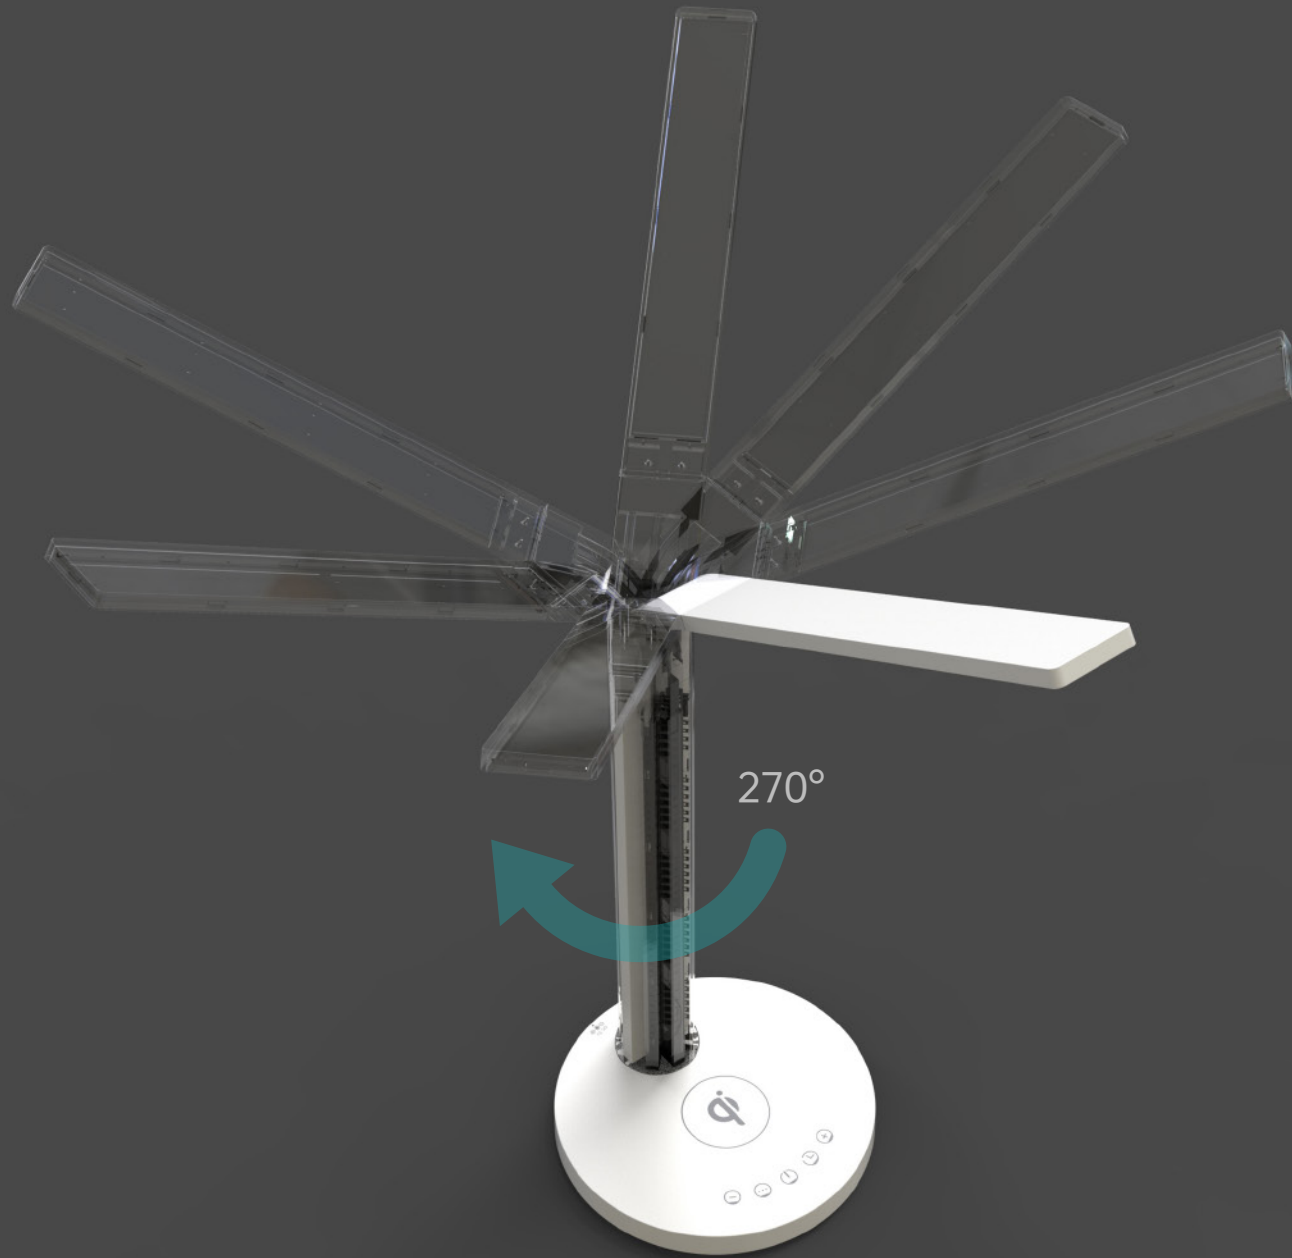

LED Desk Lamp with Fast Wireless Charger

WP001

360°

270°

336mm

180mm

180mm

- » Shines a flicker-free light without harming your eyes; ideal for reading, working or studying.
- » Folding Design.
- » 5 Touch keys.
- » 5 levels of brightness.
- » 3 color temperature for different environments.
- » Built-in Qi-certified Wireless Charging for 5W (standard charging)/7.5W/10W (fast charging).
- » Built-in 5V/1A USB Charging port on the base.
- » AC-DC Adaptor : DC 12V/2.5A
- » Product size : ø180 x 336mm