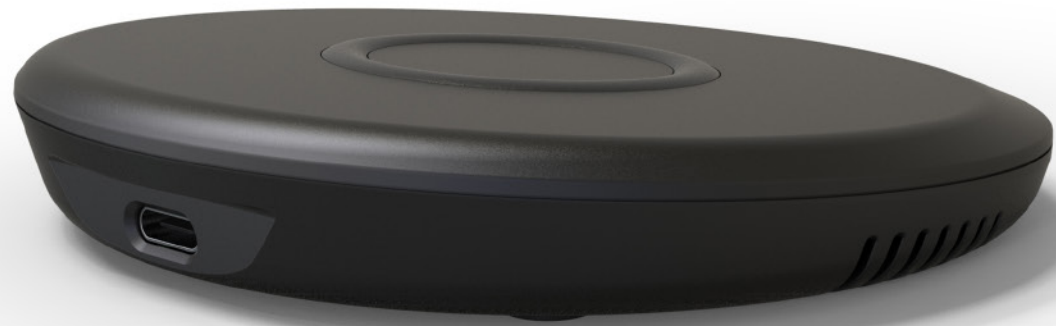

Wireless Charger Pad

- » Slim Design.
- » Built-in Qi-certified Wireless Charging for 5W (standard charging)/7.5W/10W (fast charging).
- » 1m USB Type C Cable is included.
- » Input : Type C, 5V/2A , 9V/2A, using QC 2.0/3.0 or PD adaptor is recommended (not included).
- » Product size : ø103.6 x 17.3mm