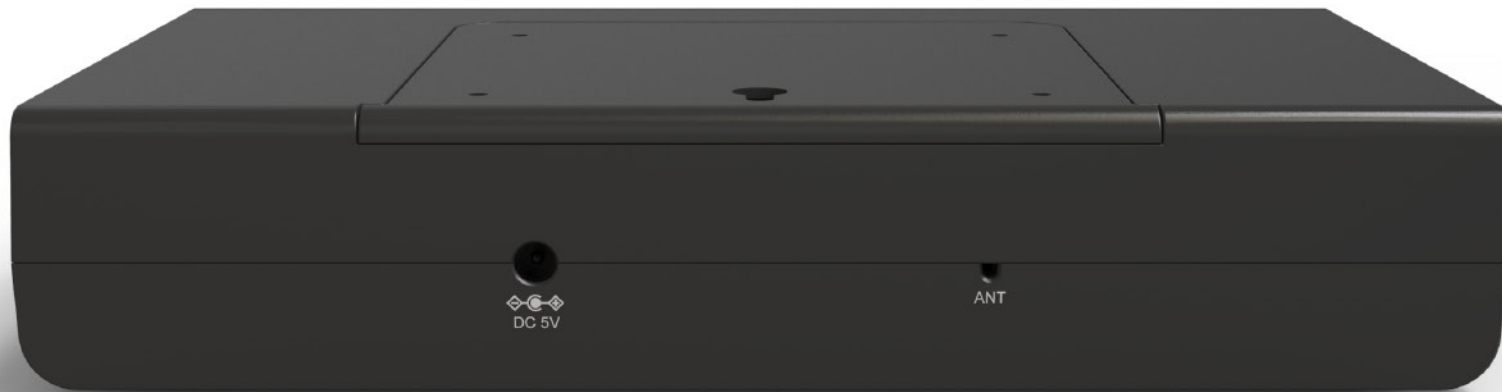

# Bluetooth Alarm Clock DAB+ Radio

-SELECT+

MODE

MENU  
INFO

Welcome to  
Digital Radio

PRESET

TIMER  
SLEEP

-VOLUME+

ENTER/SNOOZE

START/RESET

- » Large display with super bright backlight.
- » Real Time and calendar display.
- » 12/24 hour display.
- » Dual Alarm with 3 selectable alarm output (Buzzer/DAB+/FM).
- » Built in Bluetooth Music Streaming.
- » Built in DAB+ radio, with up to 30 DAB+ preset stations.
- » Built in FM radio, with up to 30 FM preset stations.
- » 2 count down timers.
- » Sleep Timer.
- » Clear loud stereo output sound.
- » 3 brightness levels for backlight.
- » 8 languages available for mode displays.
- » 5 functional buttons.
- » 2 tuning knobs for mode selections and volume tuning.
- » 2 pcs AA backup battery.
- » AC-DC Adaptor : DC 5V/1A
- » LCD display size : 51 x 14.8m
- » Product size : 260 x 50 x 160.5mm