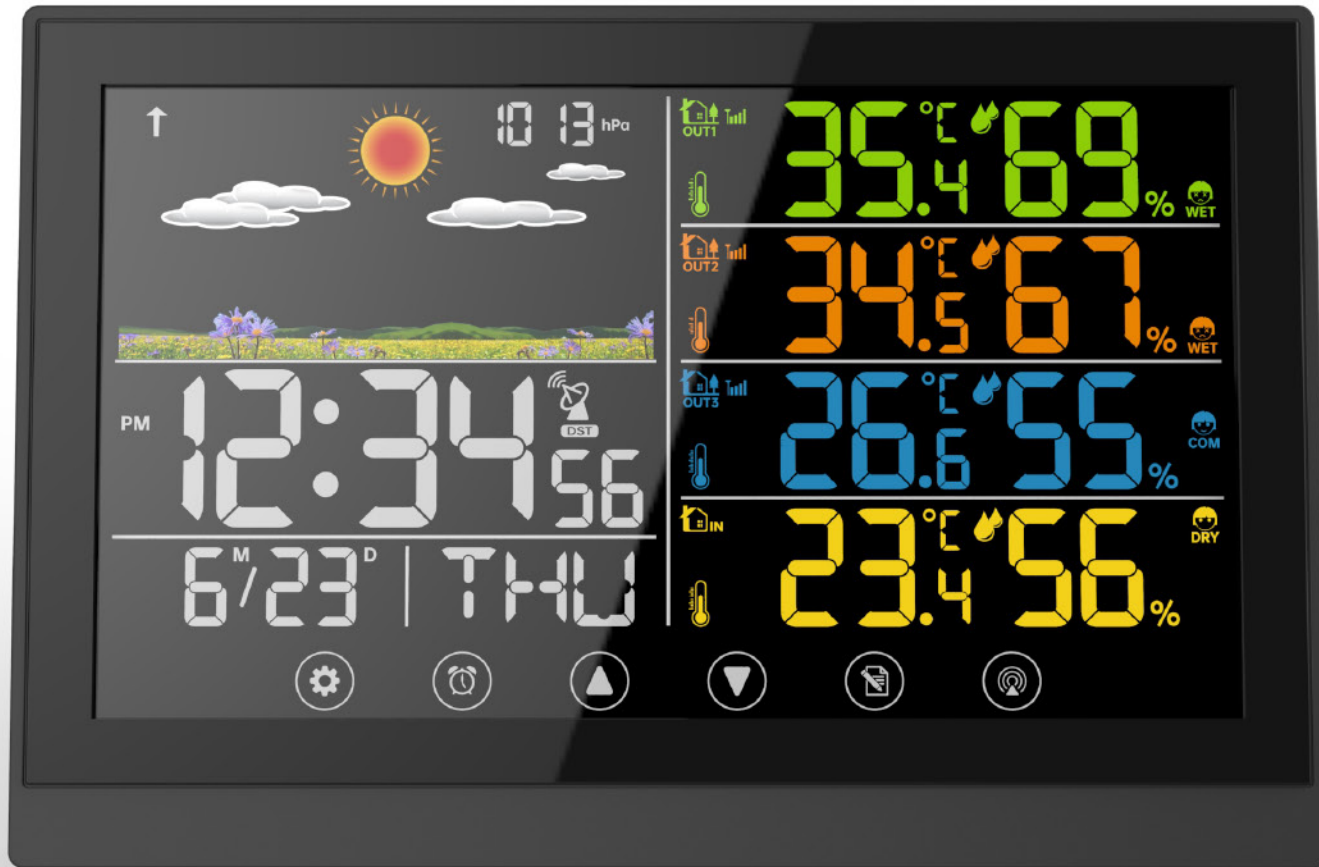

YT60125

Weather Station
with color display

↑

1013 hPa

PM

12:34:56

DST

6^M/23^D | THU

OUT1

35.4°C 69% WET

OUT2

34.5°C 67% WET

OUT3

26.6°C 55% COM

IN

23.4°C 56% DRY

- » Colorful and big digit display with super bright backlight.
- » RCC time sync with DST Time, calendar & weekday (DCF/MSF/WWVB).
- » Dual Alarm with snooze function.
- » Weather forecast (Sunny, partly cloudy, cloudy, rainy, storm).
- » Indoor & Outdoor temperature (°C/°F) & humidity readings with trend.
- » Barometric pressure reading (M/hpa ,Ft/inHg).
- » Pressure change trend.
- » Three-channel outdoor temperature and humidity at the same time display.
- » Max/Min records for indoor & outdoor temperature and humidity.
- » Indoor & outdoor 3-level comfort level indication
- » 7 languages for weekday (DE/DK/EN/ES/FR/IT/NL).
- » 7 touch function buttons.
- » 3-level brightness of backlight.
- » Low battery indication.
- » RF433MHz Remote range: 100meters(open space).
- » Wall mount / desktop usage.
- » 2 x AAA backup batteries (not included).
- » AC-AC Adaptor : AC 5V/150mA, included.
- » 1 pc wireless thermo-hygro sensor (R48) included (2 x AAA batteries, not included).
- » Product size :
 - Weather station receiver : 192 x 127 x 16mm
 - Thermo-hygro sensor (R48) : 104 x 40 x 26mm
- » YT60125-1 (WWVB version)
- » YT60125-2 (DCF version)
- » YT60125-4 (MSF version)