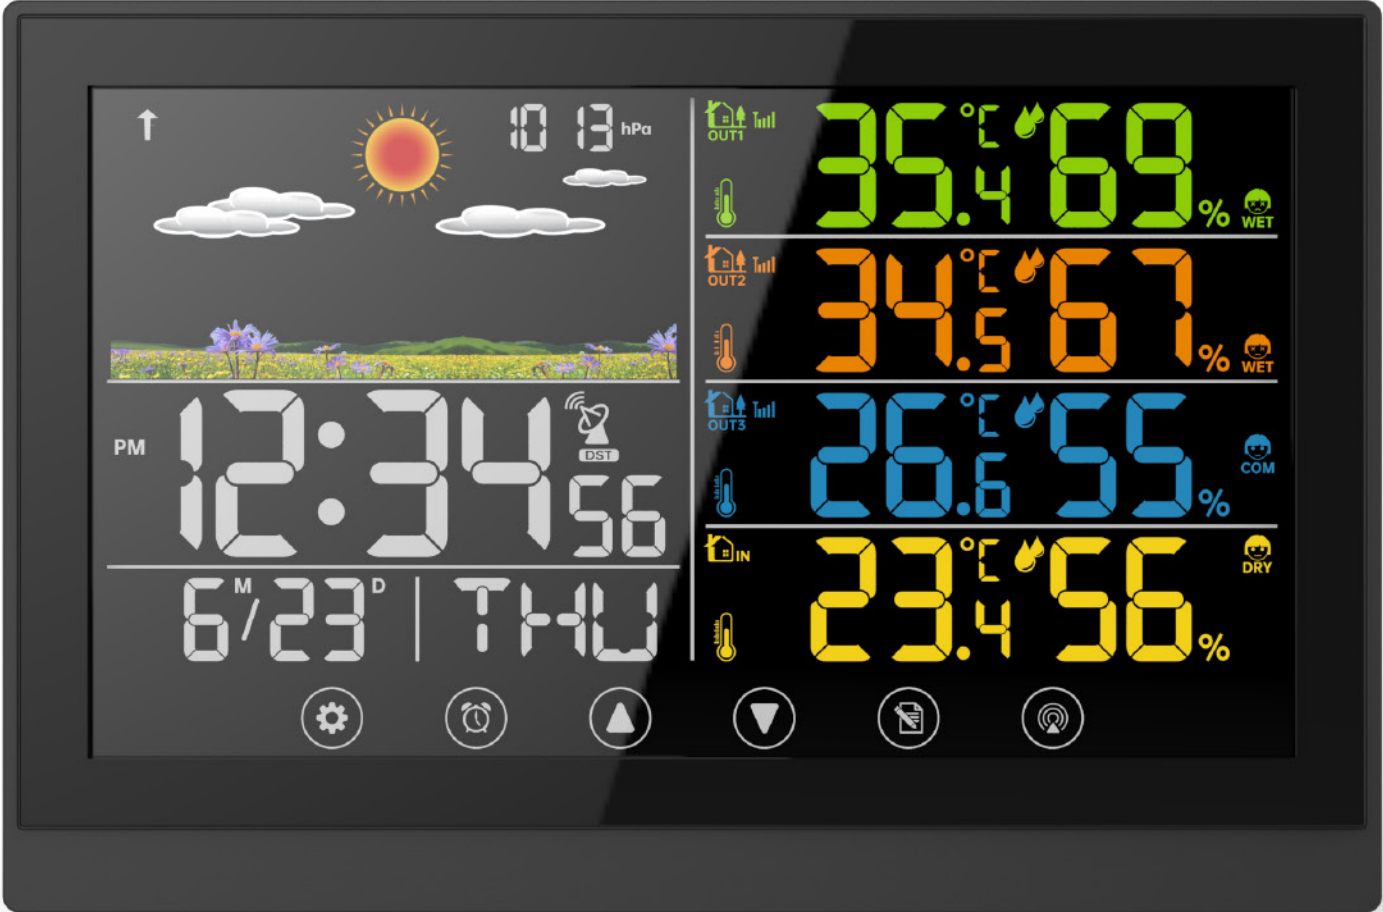

YT60125

Weather Station
with color display

↑

1013 hPa

PM

12:34:56

DST

6^M/23^D | THU

OUT1

35.4°C 69% WET

OUT2

34.5°C 67% WET

OUT3

26.6°C 55% COM

IN

23.4°C 56% DRY

- » Colorful and big digit display with super bright backlight.
- » RCC time sync with DST Time, calendar & weekday (DCF/MSF/WWVB).
- » Dual Alarm with snooze function.
- » Weather forecast (Sunny, partly cloudy, cloudy, rainy, storm).
- » Indoor & Outdoor temperature (°C/°F) & humidity readings with trend.
- » Barometric pressure reading (M/hpa ,Ft/inHg).
- » Pressure change trend.
- » Three-channel outdoor temperature and humidity at the same time display.
- » Max/Min records for indoor & outdoor temperature and humidity.
- » Indoor & outdoor 3-level comfort level indication
- » 7 languages for weekday (DE/DK/EN/ES/FR/IT/NL).
- » 7 touch function buttons.
- » 3-level brightness of backlight.
- » Low battery indication.
- » RF433MHz Remote range: 100meters(open space).
- » Wall mount / desktop usage.
- » 2 x AAA backup batteries (not included).
- » AC-AC Adaptor : AC 5V/150mA, included.
- » 1 pc wireless thermo-hygro sensor (R48) included (2 x AAA batteries, not included).
- » Product size :
 - Weather station receiver : 192 x 127 x 16mm
 - Thermo-hygro sensor (R48) : 104 x 40 x 26mm
- » YT60125-1 (WWVB version)
- » YT60125-2 (DCF version)
- » YT60125-4 (MSF version)