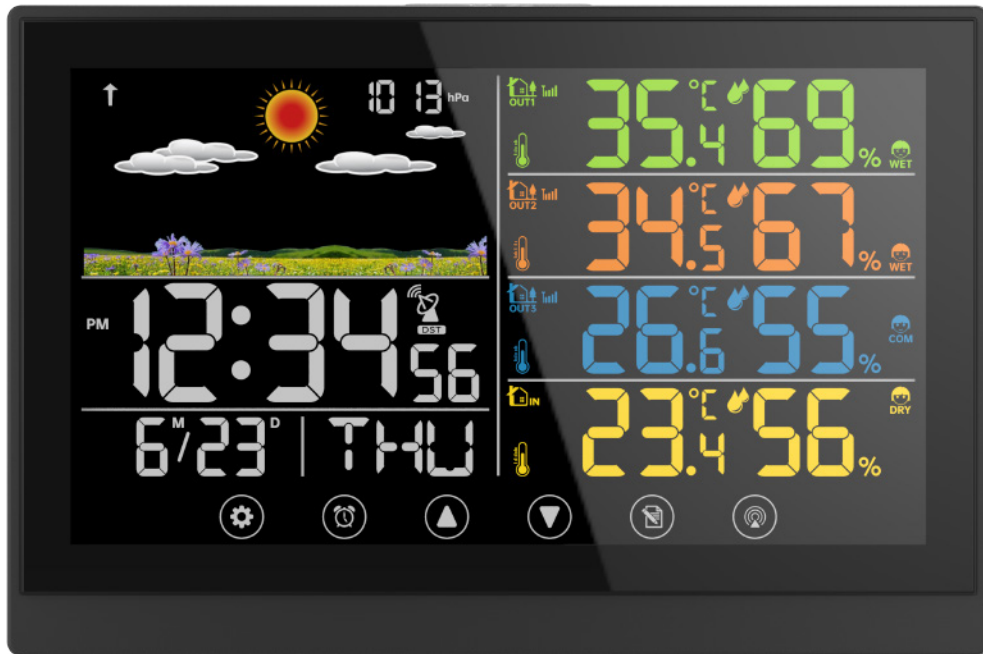

↑
☀️ ☁️
10.13 hPa

PM
12:34:56
6/23^M / 23^D | THU

OUT1
35.4°C 69% WET

OUT2
34.5°C 67% WET

OUT3
26.6°C 55% COM

IN
23.4°C 56% DRY

Main

Thermo-hygro sensor

- » Colorful and big digit display with super bright backlight.
- » RCC time sync with DST Time, calendar & weekday (DCF/MSF/WWVB).
- » Dual Alarm with snooze function.
- » Weather forecast (Sunny, partly cloudy, cloudy, rainy, storm).
- » Indoor & Outdoor temperature (°C/°F) & humidity readings with trend.
- » Barometric pressure reading (M/hpa ,Ft/inHg).
- » Pressure change trend.
- » Three-channel outdoor temperature and humidity at the same time display.
- » Max/Min records for indoor & outdoor temperature and humidity.
- » Indoor & outdoor 3-level comfort level indication
- » 7 languages for weekday (DE/DK/EN/ES/FR/IT/NL).
- » 7 touch function buttons.
- » 3-level brightness of backlight.
- » Low battery indication.
- » RF433MHz Remote range: 100meters(open space).
- » Wall mount / desktop usage.
- » 2 x AAA backup batteries (not included).
- » AC-AC Adaptor : AC 5V/150mA, included.
- » 1 pc wireless thermo-hygro sensor (R48) included (2 x AAA batteries, not included).
- » Product size :
 - Weather station receiver : 192 x 127 x 16mm
 - Thermo-hygro sensor (R48) : 104 x 40 x 26mm
- » YT60125-1 (WWVB version)
- » YT60125-2 (DCF version)
- » YT60125-4 (MSF version)