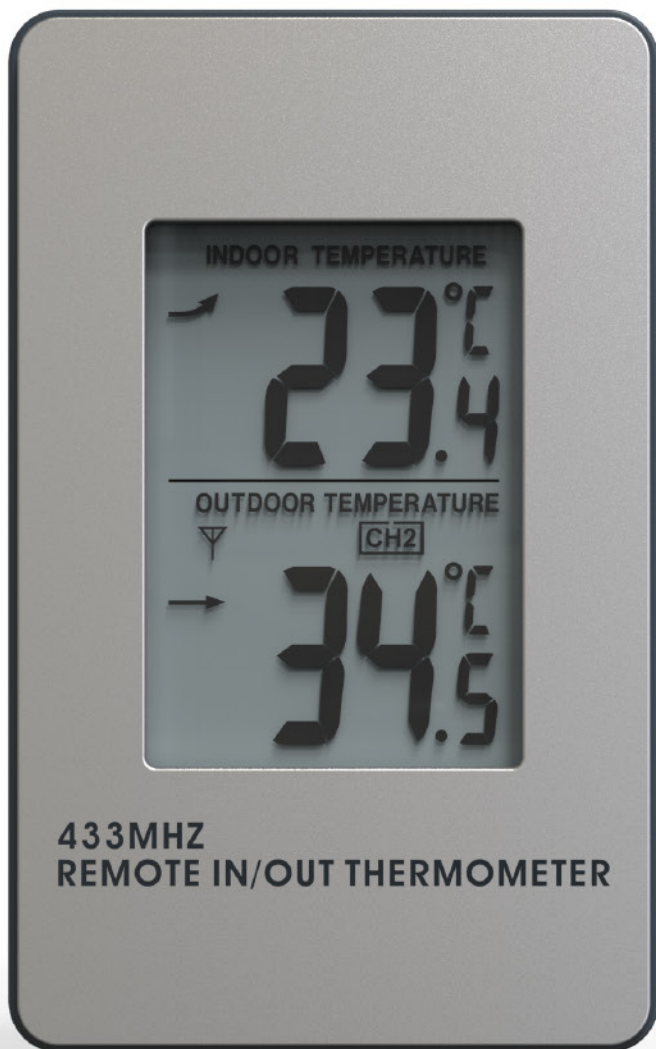

YT6981

Wireless Thermometer Station

INDOOR TEMPERATURE

↖ 23.4°C

OUTDOOR TEMPERATURE

↗ 34.5°C
[CH2]

433MHZ
REMOTE IN/OUT THERMOMETER

INDOOR TEMPERATURE

↖
23.4°C

OUTDOOR TEMPERATURE

↗
34.5°C
CH2

433MHZ
REMOTE IN/OUT THERMOMETER

INDOOR TEMPERATURE

↖ 23.4°C

OUTDOOR TEMPERATURE

↖ CH2 34.5°C

433MHZ
REMOTE IN/OUT THERMOMETER

MAX/MIN

CH

°C/°F

Station receiver

Thermo-hygro sensor

- » Clear and Big LCD display.
- » Indoor & Outdoor temperature (°C/°F) readings with trend.
- » Max/Min records for temperature.
- » Low battery indication.
- » 3 function buttons.
- » 2 x AAA batteries for Thermo station (not included).
- » 1 pc wireless thermo sensor (YT6981-TX) included (2 x AAA batteries, not included).
- » Product size :
Thermo station : 62.5 x 100 x 16.5mm
Wireless thermo sensor : 62.5 x 100 x 16.5mm