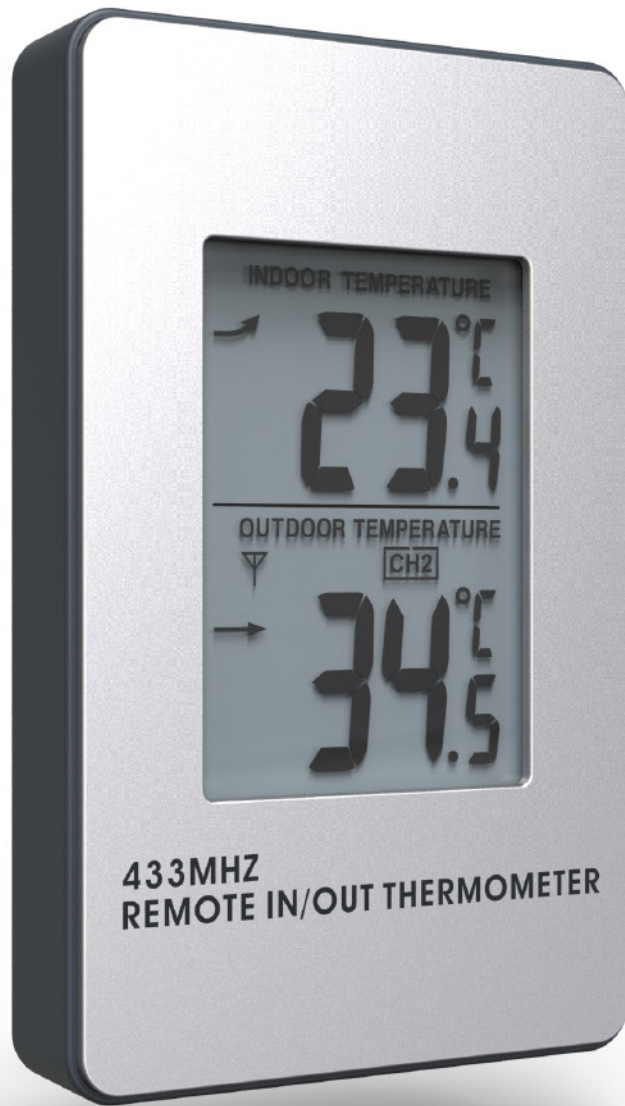

YT6981

Wireless Thermometer Station

INDOOR TEMPERATURE

↖ 23.4°C

OUTDOOR TEMPERATURE

↗ 34.5°C
[CH2]

433MHZ
REMOTE IN/OUT THERMOMETER

INDOOR TEMPERATURE

↖
23.4°C

OUTDOOR TEMPERATURE

↗
34.5°C
CH2

433MHZ
REMOTE IN/OUT THERMOMETER

INDOOR TEMPERATURE

↖ 23.4°C

OUTDOOR TEMPERATURE

↖ CH2 34.5°C

433MHZ
REMOTE IN/OUT THERMOMETER

MAX/MIN

CH

°C/°F

INDOOR TEMPERATURE

↗
23.4°C

OUTDOOR TEMPERATURE

↘ CH2
→
34.5°C

433MHZ
REMOTE IN/OUT THERMOMETER

MAX/MIN

CH

°C/°F

Station receiver

Thermo-hygro sensor

- » Clear and Big LCD display.
- » Indoor & Outdoor temperature (°C/°F) readings with trend.
- » Max/Min records for temperature.
- » Low battery indication.
- » 3 function buttons.
- » 2 x AAA batteries for Thermo station (not included).
- » 1 pc wireless thermo sensor (YT6981-TX) included (2 x AAA batteries, not included).
- » Product size :
Thermo station : 62.5 x 100 x 16.5mm
Wireless thermo sensor : 62.5 x 100 x 16.5mm