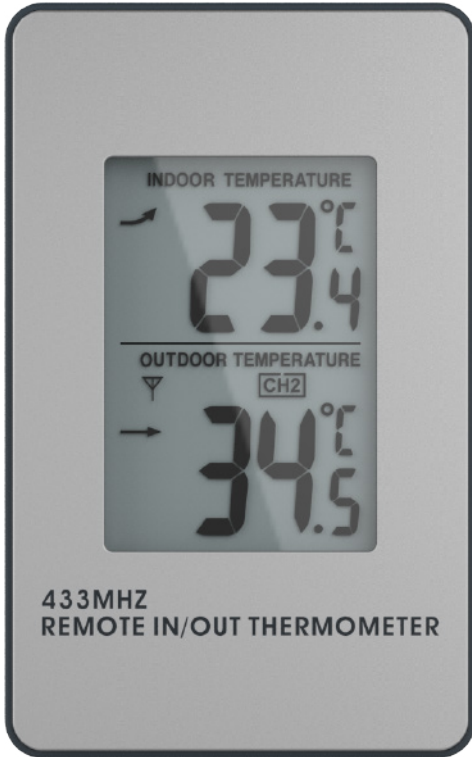

YT6981

Wireless Thermometer Station

INDOOR TEMPERATURE

↖ 23.4°C

OUTDOOR TEMPERATURE

↗ 34.5°C
[CH2]

433MHZ
REMOTE IN/OUT THERMOMETER

INDOOR TEMPERATURE

433MHZ
REMOTE IN/OUT THERMOMETER

MAX/MIN

CH

°C/°F

INDOOR TEMPERATURE

↗
23.4°C

OUTDOOR TEMPERATURE

↘ CH2
→
34.5°C

433MHZ
REMOTE IN/OUT THERMOMETER

MAX/MIN

CH

°C/°F

Station receiver

Thermo-hygro sensor

- » Clear and Big LCD display.
- » Indoor & Outdoor temperature (°C/°F) readings with trend.
- » Max/Min records for temperature.
- » Low battery indication.
- » 3 function buttons.
- » 2 x AAA batteries for Thermo station (not included).
- » 1 pc wireless thermo sensor (YT6981-TX) included (2 x AAA batteries, not included).
- » Product size :
Thermo station : 62.5 x 100 x 16.5mm
Wireless thermo sensor : 62.5 x 100 x 16.5mm