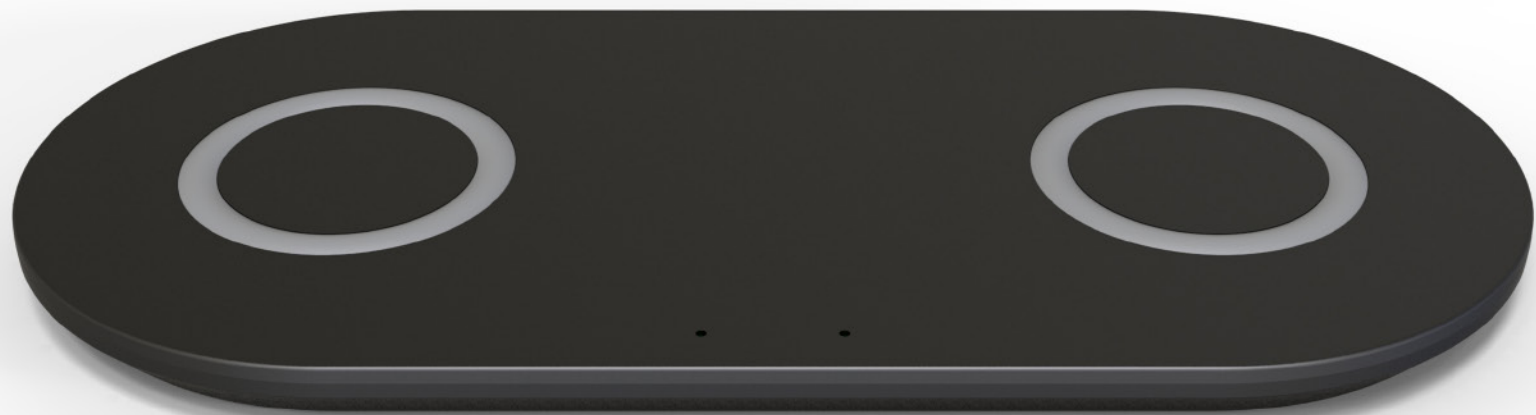

WP005

Dual Fast Wireless Charger Pad

- » Slim Design.
- » 2 in 1 Wireless Charging Station, can charge multiple devices at the same time with high-speed.
- » Built-in Qi-certified Wireless Charging 5W (standard charge)/7.5W/10W (fast charge) for each pad.
- » 1m USB Type C Cable is included.
- » Input : Type C, 9V/3A, 12V/2.5A, 15V/2V using QC 2.0/3.0 or PD adaptor is recommended (not included).
- » Product size : 180 x 85 x 9.8mm