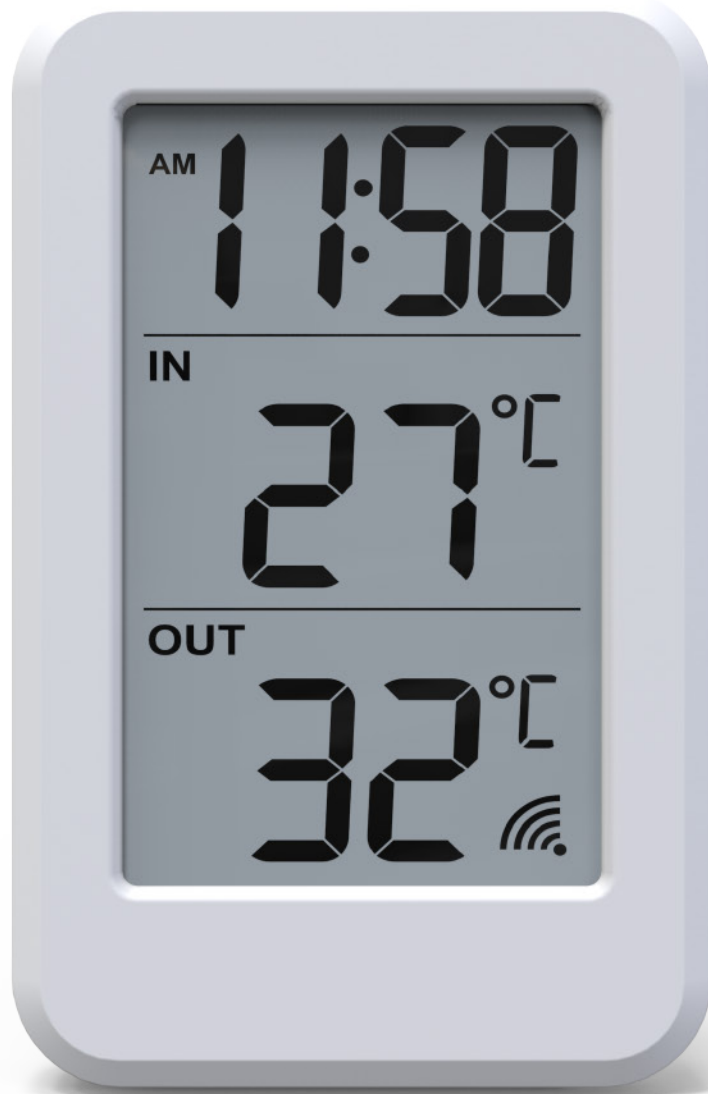

YT6932

Digital Thermo-Hygro Station

AM

11:58

IN

27°C

OUT

32°C

MAX/MIN/+
↓

°C/°F/SET
↓

MADE IN CHINA

AM

11:58

IN

27°C

OUT

32°C

AM

11:58

IN

27°C

OUT

32°C

MAX/MIN/+

°C/°F/SET

AM

11:58

IN

27°C

OUT

32°C

- » Clear LCD display.
- » Real Time Clock display.
- » Indoor & Outdoor temperature (°C/°F) readings.
- » Max/Min records for indoor & outdoor temperature.
- » WiFi function.
- » 2 function buttons.
- » Low battery indication.
- » 2 x AAA backup batteries (not included).
- » 1 pc wireless thermo sensor (R39) included (2 x AAA batteries, not included).
- » Product size :
Thermo station : 70 x 110 x 21.7mm
Wireless thermo sensor (R39) : 40 x 98 x 25mm